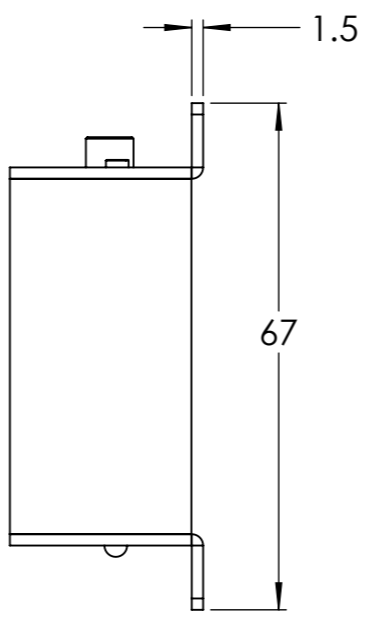

Dimension Drawing - Zigbee	
ASS300420200	Zigbee to USB converter
ASS300420100	Zigbee to RS485 converter

Dimensions in mm

victron energy
BLUE POWER