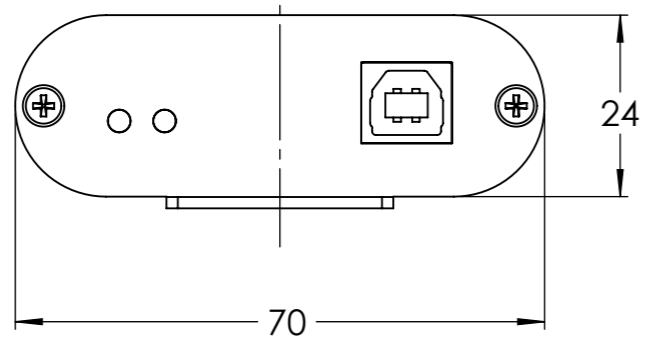

Dimension Drawing - Zigbee	
ASS300420200	Zigbee to USB converter
ASS300420100	Zigbee to RS485 converter

Dimensions in mm

victron energy
BLUE POWER