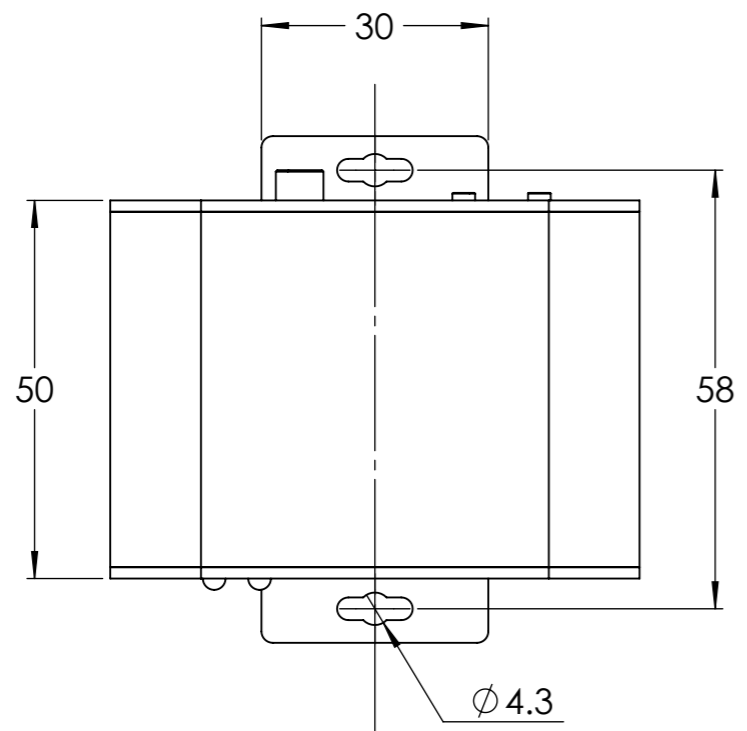

Dimension Drawing - Zigbee	
ASS300420200	Zigbee to USB converter
ASS300420100	Zigbee to RS485 converter

Dimensions in mm

victron energy
BLUE POWER