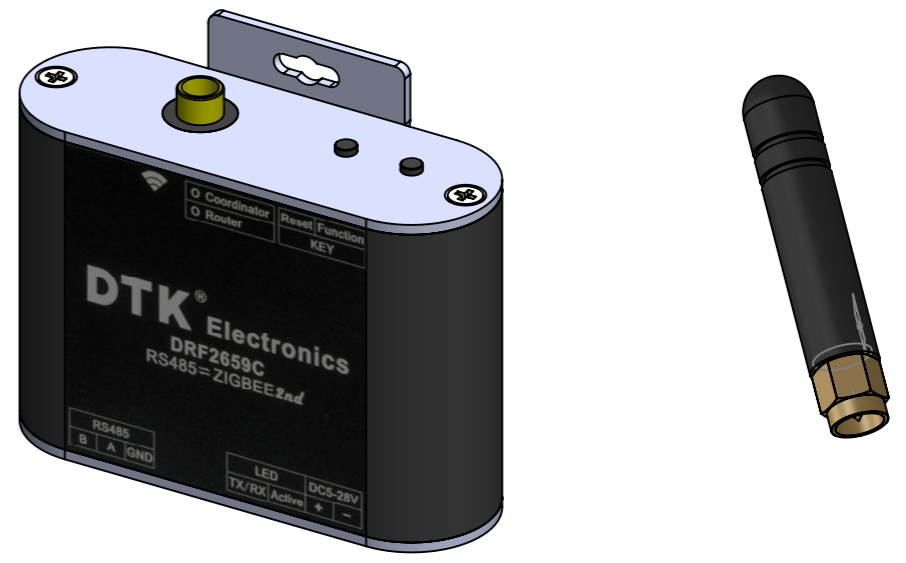

Dimension Drawing - Zigbee	
ASS300420200	Zigbee to USB converter
ASS300420100	Zigbee to RS485 converter

Dimensions in mm

victron energy
BLUE POWER